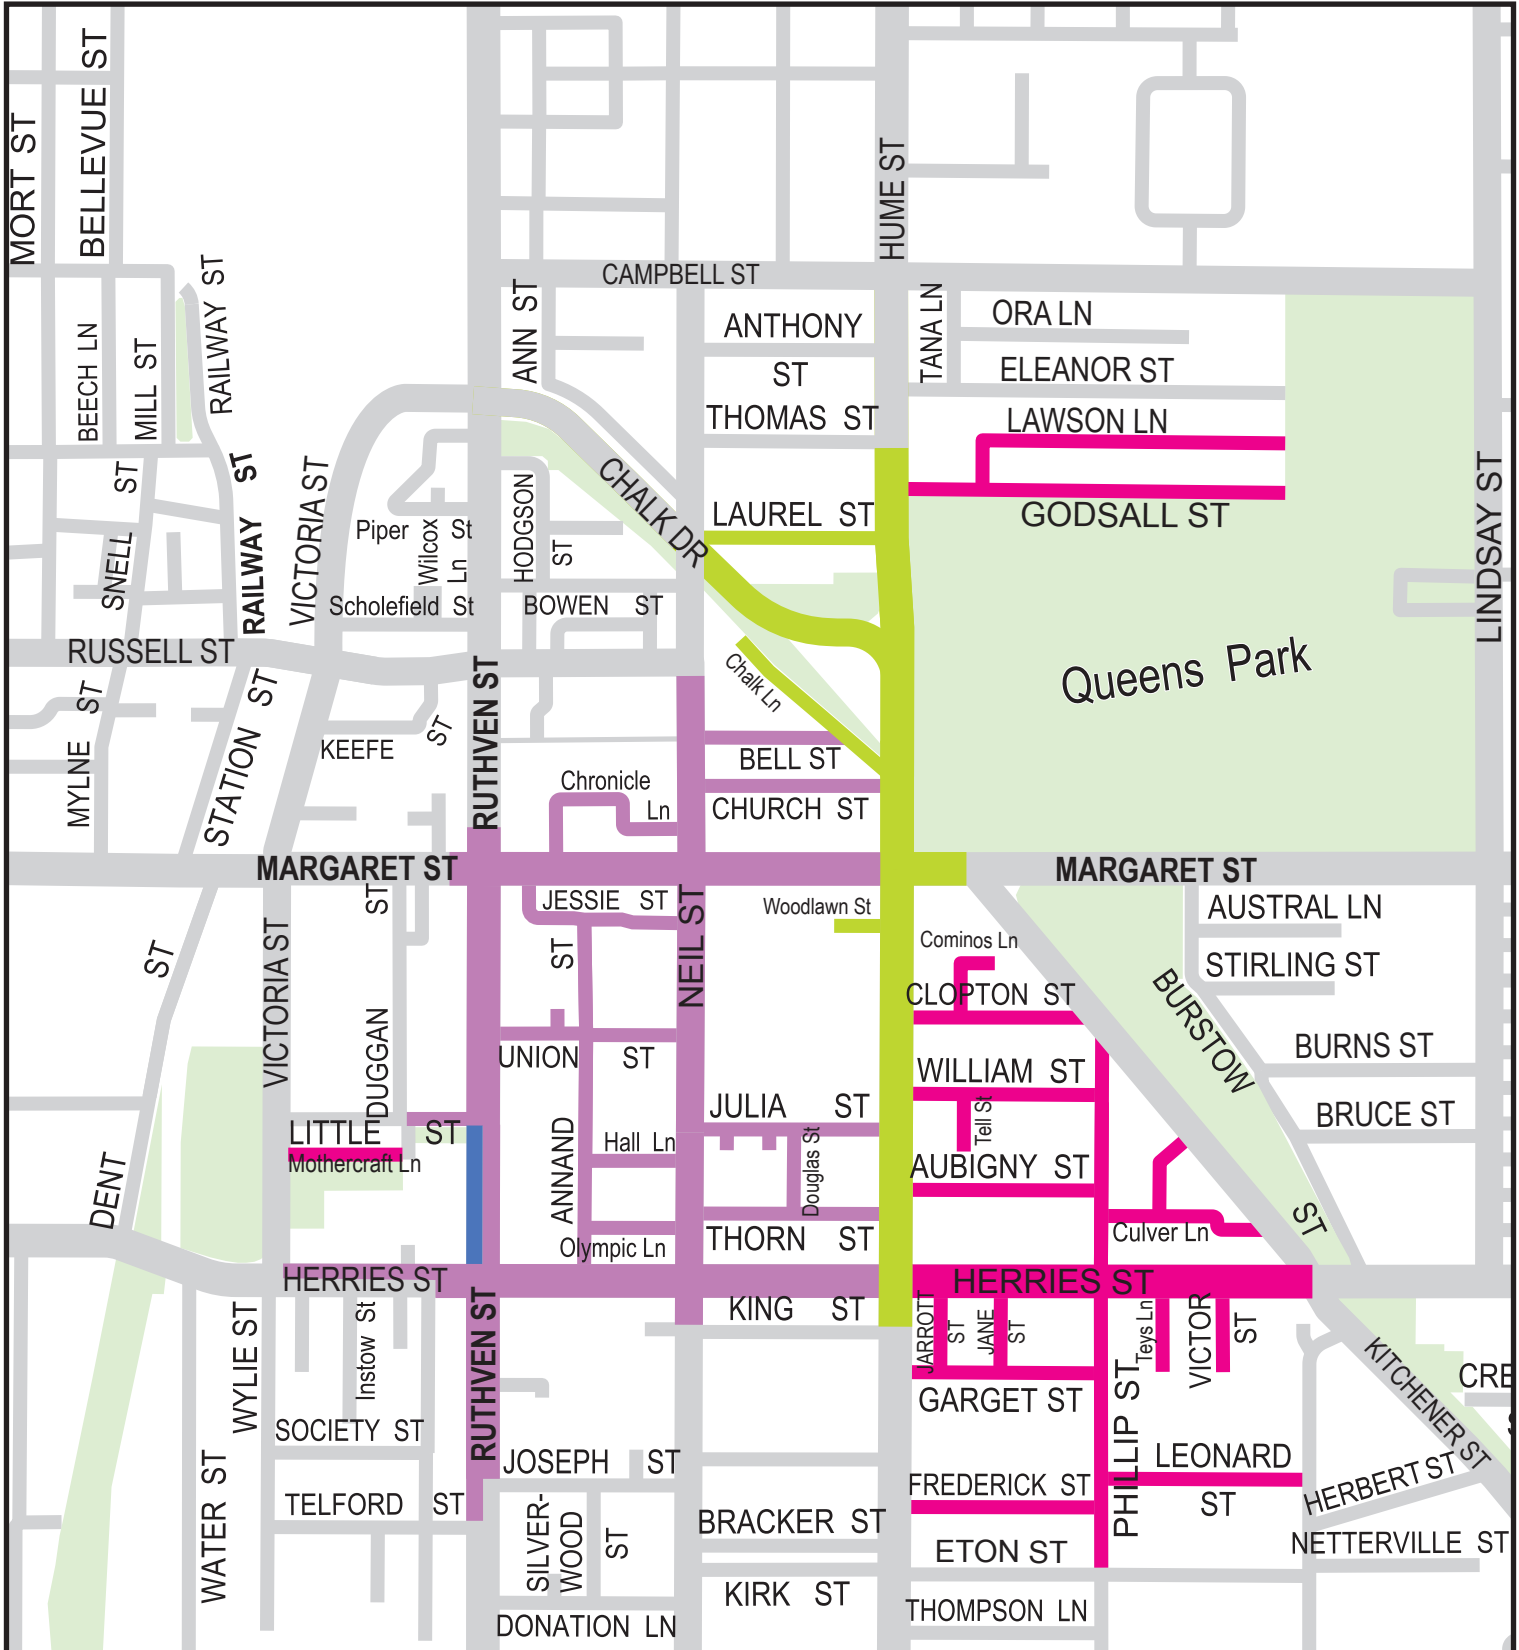

Grand Central Floral Parade 2019

TEMPORARY ROAD CLOSURES FOR SATURDAY 21ST SEPT

VERSION 13/05/2019

TOOWOOMBA
CARNIVAL
of FLOWERS

**TOOWOOMBA
REGION**

Temporary Road Closures

 4:00AM - 4:30PM	 11:00AM - 7:30PM
 11:00AM - 4:30PM	
 1:00PM - 4:30PM